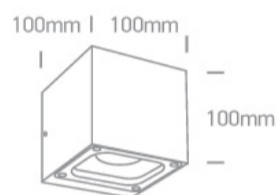

13 Wall & Ceiling LED>The Cube Wall Lights

67524B/AN/W

2x6W Outdoor Wall Cylinder, IP65.

Complete with driver.

Complies with standard EN60598-1 and any other specific standards.

Downloads

Dimensions

Physical Specification

| | |
|--------------|-----------------------|
| Item Group | 13 Wall & Ceiling LED |
| Family | The Cube Wall Lights |
| Order Code | 67524B/AN/W |
| Colour | Anthracite |
| Material | Die Cast |
| Shape | Rectangular |
| Length | 100mm |
| Width | 100mm |
| Height | 100mm |
| Surface Wall | Yes |
| Indoor | Yes |
| Outdoor | Yes |