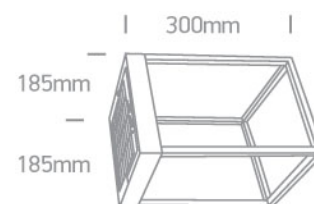

20 hours operation at 50% intensity.

Complete with 2x2200mAh lithium battery.

Complies with standard EN60598-1 and any other specific standards.

Downloads

Dimensions

Related items

050250/B

Physical Specification

Material

Die Cast

Shape	Rectangular
Length	185mm
Width	185mm
Height	300mm
Surface Wall	Yes
Surface Floor/Ground	Yes
Outdoor	Yes
Adjustable	No
IK Rating	6

Electrical Characteristics

Gear	Built In
Fitting + Driver	
Power(Watts)	2,2W
IP Rating	IP65
Light Source	LED built in
F Mark	
Fitting	
Input Type	Constant Current
Power(Watts)	2,2W
IP Rating	IP65
Light Source	LED built in
LED Type	SMD 2835
LED Brand	Osram
Gear	
IP Rating	IP65
Battery Capacity	2x2200mAh
Battery Voltage	3,7V