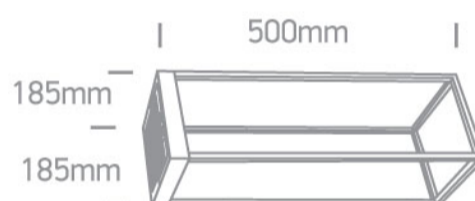

20 hours operation at 50% intensity.

Complete with 2x2200mAh lithium battery.

Complies with standard EN60598-1 and any other specific standards.

Downloads

Dimensions

Related items

050250/B

Physical Specification

Material

Die Cast

Shape	Rectangular
Length	185mm
Width	185mm
Height	500mm
Surface Wall	Yes
Surface Floor/Ground	Yes
Outdoor	Yes
Adjustable	No
IK Rating	6