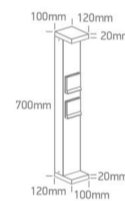

Downloads

Dimensions

Physical Specification

Item Group	New 2025 Edition 2
Family	Garden & Underwater
Order Code	67508B/AN/C
Colour	Anthracite
Material	Die Cast
Shape	Rectangular
Height	700mm
Surface Floor/Ground	Yes
Outdoor	Yes
Adjustable	No
IK Rating	6