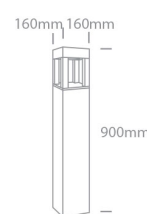

20 Garden & Underwater>The Cage Light Bollards Die cast

67506A/AN/W

22W LED Bollard, IP65 for Garden illumination.

Supplied with non-dimmable LED driver.

Complies with standard EN60598-1 and any other specific standards.

Downloads

Dimensions

Physical Specification

Item Group	20 Garden & Underwater
Family	The Cage Light Bollards Die cast
Order Code	67506A/AN/W
Colour	Anthracite
Material	Die Cast
Shape	Rectangular
Length	160mm
Width	160mm
Height	900mm
Surface Floor/Ground	Yes
Outdoor	Yes
Adjustable	No