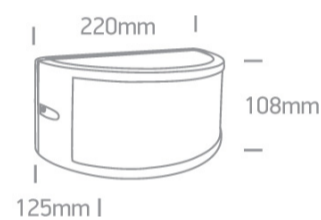

13 Wall & Ceiling LED > Outdoor Wall Up & Down Lights

67474B/AN/W

10W Wall light, IP54.

AC LED

Complies with standard EN60598-1 and any other specific standards.

Downloads

Dimensions

Gallery

Physical Specification

Item Group	13 Wall & Ceiling LED
Family	Outdoor Wall Up & Down Lights
Order Code	67474B/AN/W
Colour	Anthracite
Material	Die Cast
Shape	Rectangular
Length	220mm

Width	108mm
Height	125mm
Surface Wall	Yes
Indoor	Yes
Outdoor	Yes
Adjustable	No

Colour Temperature	3000K
Lumen Output	700lm
Light Efficiency	70lm/W
CRI	80
Illumination Diagram	

Packing Info

Box Weight	0.675kg
------------	---------

Pcs/Carton	12
Barcode	5291889063643
HS Code	9405409900