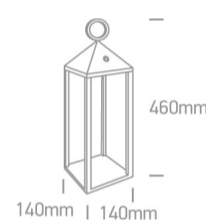

Downloads

Dimensions

Physical Specification

Item Group	20 Garden & Underwater
Family	Rechargeable Path Light
Order Code	67462/B/W
Colour	Black
Material	Die Cast
Shape	Rectangular
Length	140mm
Width	140mm
Height	460mm
Surface Floor/Ground	Yes
Indoor	Yes
Outdoor	Yes