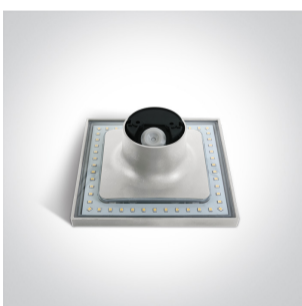

13 Wall & Ceiling LED > The Backlight Range

67450A/W/W

7W LED Wall and Ceiling Dark light.

Complete with non-dimmable LED driver.

Complies with standard EN60598-1 and any other specific standards.

Downloads

Dimensions

Gallery

Physical Specification

Item Group	13 Wall & Ceiling LED
Family	The Backlight Range
Order Code	67450A/W/W
Colour	White
Material	ABS
Diffuser Material	PC
Shape	Rectangular

Length	150mm
Width	150mm
Height	60mm
Surface Ceiling	Yes
Surface Wall	Yes
Indoor	Yes
Outdoor	Yes
IK Rating	8