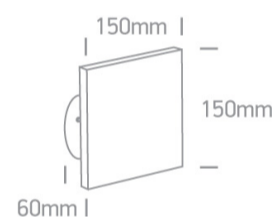

Dimensions

Gallery

Physical Specification

Item Group	13 Wall & Ceiling LED
Family	The Backlight Range
Order Code	67450A/W/W
Colour	White
Material	ABS
Diffuser Material	PC
Shape	Rectangular

Length	150mm
Width	150mm
Height	60mm
Surface Ceiling	Yes
Surface Wall	Yes
Indoor	Yes
Outdoor	Yes
IK Rating	8

#### Illumination Data

Colour Temperature	3000K
Lumen Output	600lm
Light Efficiency	85,7lm/W
CRI	80
Illumination Diagram	
Dark Light	Yes

#### Packing Info

Box Length	16cm
Box Width	16cm
Box Height	8cm

Box Weight	0.408kg
Pcs/Carton	24
Barcode	5291889058007
HS Code	9405114090