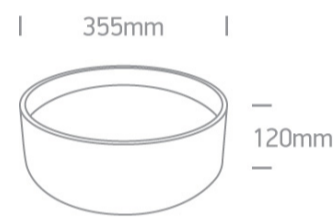

Downloads

Dimensions

Physical Specification

| | |
|-----------------|---------------------------------|
| Item Group | 14 Plafo |
| Family | The LED Project Plafo Aluminium |
| Order Code | 67438/B/W |
| Colour | Black |
| Material | Aluminium |
| Shape | Circular |
| Height | 120mm |
| Diameter | 355mm |
| Surface Ceiling | Yes |
| Indoor | Yes |
| Adjustable | No |