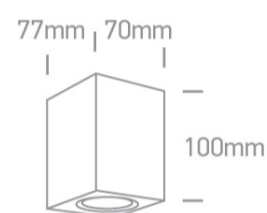

12 Wall & Ceiling>The GU10 Outdoor Cube Lights Die cast

**67426/W**

10W MR16 GU10 Outdoor Cube Lights.

Complies with standard EN60598-1 and any other specific standards.

Downloads

Dimensions

Physical Specification

Item Group	12 Wall & Ceiling
Family	The GU10 Outdoor Cube Lights Die cast
Order Code	67426/W
Colour	White
Material	Die Cast
Shape	Rectangular
Length	70mm
Width	77mm
Height	100mm
Surface Wall	Yes
Indoor	Yes
Outdoor	Yes