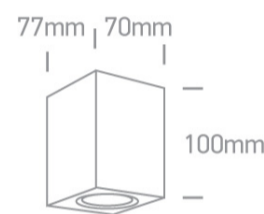

12 Wall & Ceiling>The GU10 Outdoor Cube Lights Die cast

67426/G

10W MR16 GU10 Outdoor Cube Lights.

Complies with standard EN60598-1 and any other specific standards

Downloads

Dimensions

Physical Specification

Item Group	12 Wall & Ceiling
Family	The GU10 Outdoor Cube Lights Die cast
Order Code	67426/G
Colour	Grey
Material	Die Cast
Shape	Rectangular
Length	70mm
Width	77mm
Height	100mm
Surface Wall	Yes
Indoor	Yes
Outdoor	Yes