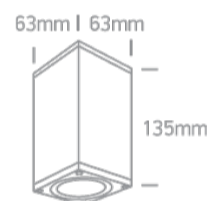

12 Wall & Ceiling>The GU10 Outdoor Cubes Die cast

67426D/W

10W MR16 GU10 Outdoor Cube Lights.

Complies with standard EN60598-1 and any other specific standards

Downloads

Dimensions

Physical Specification

Item Group	12 Wall & Ceiling
Family	The GU10 Outdoor Cubes Die cast
Order Code	67426D/W
Colour	White
Material	Die Cast
Shape	Rectangular
Length	63mm
Width	63mm
Height	135mm
Surface Ceiling	Yes
Indoor	Yes
Outdoor	Yes