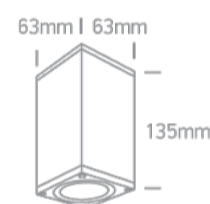

12 Wall & Ceiling>The GU10 Outdoor Cubes Die cast

**67426D/G**

10W MR16 GU10 Outdoor Cube Lights.

Complies with standard EN60598-1 and any other specific standards

Downloads

Dimensions

Physical Specification

Item Group	12 Wall & Ceiling
Family	The GU10 Outdoor Cubes Die cast
Order Code	67426D/G
Colour	Grey
Material	Die Cast
Shape	Rectangular
Length	63mm
Width	63mm
Height	135mm
Surface Ceiling	Yes
Indoor	Yes
Outdoor	Yes