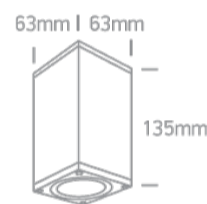

12 Wall & Ceiling>The GU10 Outdoor Cubes Die cast

**67426D/AN**

10W MR16 GU10 Outdoor Cube Lights.

Complies with standard EN60598-1 and any other specific standards

Downloads

Dimensions

Physical Specification

Item Group	12 Wall & Ceiling
Family	The GU10 Outdoor Cubes Die cast
Order Code	67426D/AN
Colour	Anthracite
Material	Die Cast
Shape	Rectangular
Length	63mm
Width	63mm
Height	135mm
Surface Ceiling	Yes
Indoor	Yes
Outdoor	Yes