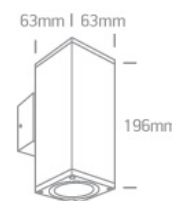

12 Wall & Ceiling>The GU10 Outdoor Cubes Die cast

**67426C/AN**

2x10W MR16 GU10 wall cube light IP54.

Complies with standard EN60598-1 and any other specific standards.

Downloads

Dimensions

Physical Specification

Item Group	12 Wall & Ceiling
Family	The GU10 Outdoor Cubes Die cast
Order Code	67426C/AN
Colour	Anthracite
Material	Die Cast
Shape	Rectangular
Length	63mm
Width	63mm
Height	196mm
Surface Wall	Yes
Indoor	Yes
Outdoor	Yes