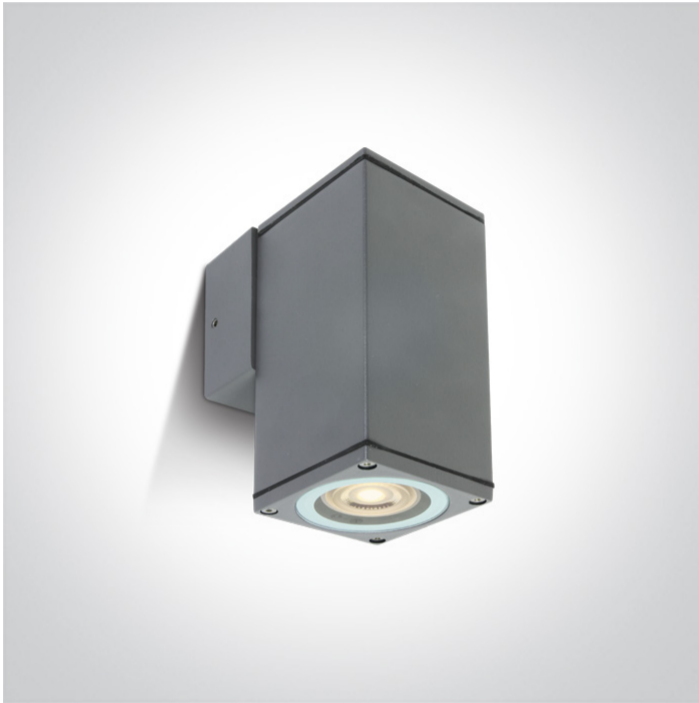

12 Wall & Ceiling>The GU10 Outdoor Cubes Die cast

**67426B/G**

10W MR16 GU10 wall cube light IP54.

Complies with standard EN60598-1 and any other specific standards.

Downloads

Dimensions

Physical Specification

Item Group	12 Wall & Ceiling
Family	The GU10 Outdoor Cubes Die cast
Order Code	67426B/G
Colour	Grey
Material	Die Cast
Shape	Rectangular
Length	63mm
Width	63mm
Height	135mm
Surface Wall	Yes
Indoor	Yes
Outdoor	Yes