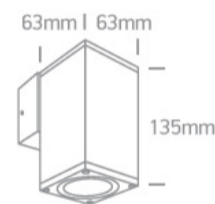

12 Wall & Ceiling>The GU10 Outdoor Cubes Die cast

**67426B/G**

10W MR16 GU10 wall cube light IP54.

Complies with standard EN60598-1 and any other specific standards.

Downloads

Dimensions

Physical Specification

Item Group	12 Wall & Ceiling
Family	The GU10 Outdoor Cubes Die cast
Order Code	67426B/G
Colour	Grey
Material	Die Cast
Shape	Rectangular
Length	63mm
Width	63mm
Height	135mm
Surface Wall	Yes
Indoor	Yes
Outdoor	Yes