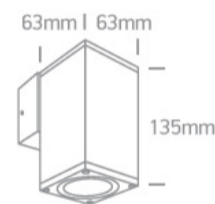

12 Wall & Ceiling>The GU10 Outdoor Cubes Die cast

67426B/B

10W MR16 GU10 wall cube light IP54.

Complies with standard EN60598-1 and any other specific standards.

Downloads

Dimensions

Physical Specification

Item Group	12 Wall & Ceiling
Family	The GU10 Outdoor Cubes Die cast
Order Code	67426B/B
Colour	Black
Material	Die Cast
Shape	Rectangular
Length	63mm
Width	63mm
Height	135mm
Surface Wall	Yes
Indoor	Yes
Outdoor	Yes