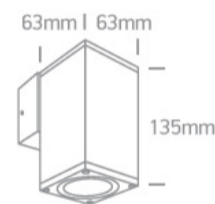

12 Wall & Ceiling>The GU10 Outdoor Cubes Die cast

67426B/AN

10W MR16 GU10 wall cube light IP54.

Complies with standard EN60598-1 and any other specific standards.

Downloads

Dimensions

Physical Specification

Item Group	12 Wall & Ceiling
Family	The GU10 Outdoor Cubes Die cast
Order Code	67426B/AN
Colour	Anthracite
Material	Die Cast
Shape	Rectangular
Length	63mm
Width	63mm
Height	135mm
Surface Wall	Yes
Indoor	Yes
Outdoor	Yes