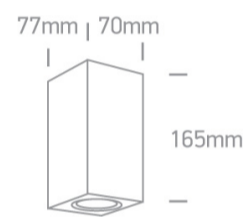

12 Wall & Ceiling>The GU10 Outdoor Cube Lights Die cast

67426A/W

2x10W MR16 GU10 Outdoor Cube Lights.

Complies with standard EN60598-1 and any other specific standards

Downloads

Dimensions

Physical Specification

Item Group	12 Wall & Ceiling
Family	The GU10 Outdoor Cube Lights Die cast
Order Code	67426A/W
Colour	White
Material	Die Cast
Shape	Rectangular
Length	70mm
Width	77mm
Height	165mm
Surface Wall	Yes
Indoor	Yes
Outdoor	Yes