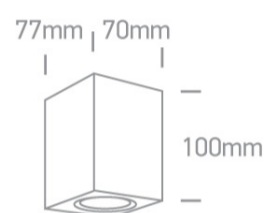

12 Wall & Ceiling>The GU10 Outdoor Cube Lights Die cast

67426/AN

10W MR16 GU10 Outdoor Cube Lights.

Complies with standard EN60598-1 and any other specific standards

Downloads

Dimensions

Physical Specification

Item Group	12 Wall & Ceiling
Family	The GU10 Outdoor Cube Lights Die cast
Order Code	67426/AN
Colour	Anthracite
Material	Die Cast
Shape	Rectangular
Length	70mm
Width	77mm
Height	100mm
Surface Wall	Yes
Indoor	Yes
Outdoor	Yes