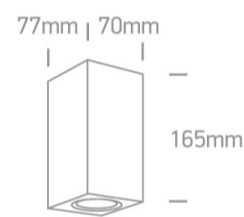

12 Wall & Ceiling>The GU10 Outdoor Cube Lights Die cast

67426A/AN

2x10W MR16 GU10 Outdoor Cube Lights.

Complies with standard EN60598-1 and any other specific standards

Downloads

Dimensions

Physical Specification

Item Group	12 Wall & Ceiling
Family	The GU10 Outdoor Cube Lights Die cast
Order Code	67426A/AN
Colour	Anthracite
Material	Die Cast
Shape	Rectangular
Length	70mm
Width	77mm
Height	165mm
Surface Wall	Yes
Indoor	Yes
Outdoor	Yes