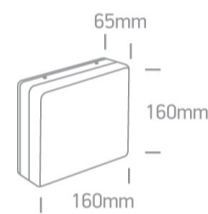

Dimensions