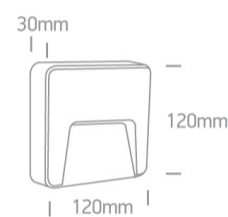

Dimensions

Physical Specification

Item Group	13 Wall & Ceiling LED
Family	Outdoor Dark Lights
Order Code	67418/W/W
Colour	White
Material	ABS
Diffuser Material	PC
Shape	Rectangular
Length	120mm
Width	120mm
Height	30mm
Surface Wall	Yes
Indoor	Yes

Dark Light	Yes
------------	-----

Packing Info

Box Length	13cm
------------	------

Box Width	13cm
-----------	------

Box Height	4cm
------------	-----

Box Weight	0.252kg
------------	---------

Pcs/Carton

40