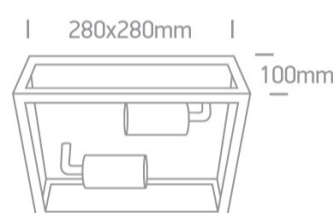

20 Garden & Underwater>The Romantic Outdoor Range

**67406D/W**

2x12W E27 Stainless steel 201 + tempered glass

Complies with standard EN60598-1 and any other specific standards.

Downloads

Dimensions

Physical Specification

Item Group	20 Garden & Underwater
Family	The Romantic Outdoor Range
Order Code	67406D/W
Colour	White
Material	Stainless Steel 201
Diffuser Material	Glass
Shape	Rectangular
Length	280x280mm
Width	100mm
Surface Ceiling	Yes
Indoor	Yes
Outdoor	Yes