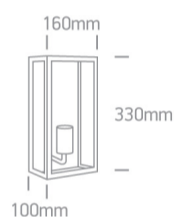

20 Garden & Underwater>The Romantic Outdoor Range

67406A/B

12W E27 Stainless steel 201 + tempered glass

Complies with standard EN60598-1 and any other specific standards.

Downloads

Dimensions

Physical Specification

Item Group	20 Garden & Underwater
Family	The Romantic Outdoor Range
Order Code	67406A/B
Colour	Black
Material	Stainless Steel 201
Diffuser Material	Glass
Shape	Rectangular
Length	160mm
Width	100mm
Height	330mm
Surface Wall	Yes
Indoor	Yes