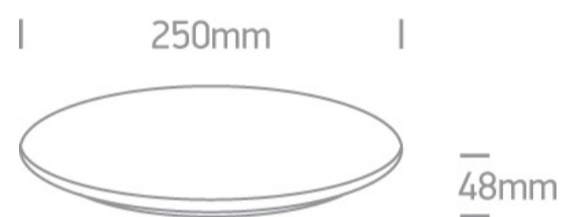

14 Plafo>The Classic Plafo

67404M/W/W

12W LED slim plafo light, IP40, suitable for residential and commercial application.

Supplied with non-dimmable LED driver.

Complies with standard EN60598-1 and any other specific standards.

Downloads

Dimensions

Physical Specification

| | |
|-------------------|-------------------|
| Item Group | 14 Plafo |
| Family | The Classic Plafo |
| Order Code | 67404M/W/W |
| Colour | White |
| Material | Aluminium |
| Diffuser Material | PC |
| Shape | Circular |
| Height | 48mm |
| Diameter | 250mm |
| Surface Ceiling | Yes |
| Indoor | Yes |
| Adjustable | No |