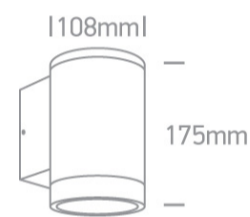

12 Wall & Ceiling>The PAR30 Outdoor Wall Lights Die cast

67400D/BR

PAR30, E27 Wall outdoor cylinder, IP65.

Complies with standard EN60598-1 and any other specific standards.

Downloads

Dimensions

Physical Specification

Item Group	12 Wall & Ceiling
Family	The PAR30 Outdoor Wall Lights Die cast
Order Code	67400D/BR
Colour	Rust Brown
Material	Die Cast
Diffuser Material	Glass
Shape	Circular
Height	175mm
Diameter	108mm
Surface Wall	Yes
Indoor	Yes
Outdoor	Yes

Illumination Data

Illumination Diagram	
----------------------	---------------------------------------------------------------------------------------

Packing Info

Box Length	15cm
------------	------

Box Width	11,5cm
-----------	--------

Box Height	19,5cm
------------	--------

Box Weight	1.350kg
------------	---------

Pcs/Carton	6
------------	---

Barcode	5291889072676
---------	---------------

HS Code	9405413990
---------	------------

Warranty