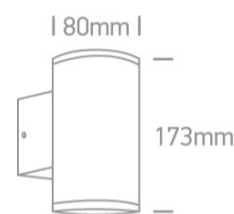

12 Wall & Ceiling>The GU10 Outdoor Wall Lights Die cast

**67400B/W**

2x10W MR16 GU10 Die Cast, Outdoor Wall Lights.

Complies with standard EN60598-1 and any other specific standards

Downloads

Dimensions

Physical Specification

Item Group	12 Wall & Ceiling
Family	The GU10 Outdoor Wall Lights Die cast
Order Code	67400B/W
Colour	White
Material	Die Cast
Shape	Circular
Height	173mm
Diameter	80mm
Surface Wall	Yes
Indoor	Yes
Outdoor	Yes
Adjustable	No

Power(Watts)

2X10W

IP Rating

IP54

Light Source

Replaceable lamp

Lamp Holder

GU10