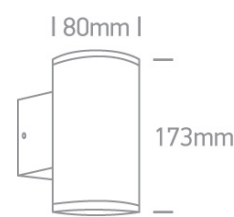

12 Wall & Ceiling>The GU10 Outdoor Wall Lights Die cast

67400B/B

2x10W MR16 GU10 Die Cast, Outdoor Wall Lights.

Complies with standard EN60598-1 and any other specific standards

Downloads

Dimensions

Physical Specification

Item Group	12 Wall & Ceiling
Family	The GU10 Outdoor Wall Lights Die cast
Order Code	67400B/B
Colour	Black
Material	Die Cast
Shape	Circular
Height	173mm
Diameter	80mm
Surface Wall	Yes
Indoor	Yes
Outdoor	Yes
Adjustable	No