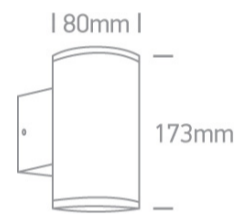

12 Wall & Ceiling>The GU10 Outdoor Wall Lights Die cast

67400B/AN

2x10W MR16 GU10 Die Cast, Outdoor Wall Lights.

Complies with standard EN60598-1 and any other specific standards

Downloads

Dimensions

Physical Specification

Item Group	12 Wall & Ceiling
Family	The GU10 Outdoor Wall Lights Die cast
Order Code	67400B/AN
Colour	Anthracite
Material	Die Cast
Shape	Circular
Height	173mm
Diameter	80mm
Surface Wall	Yes
Indoor	Yes
Outdoor	Yes
Adjustable	No