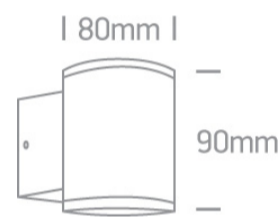

12 Wall & Ceiling>The GU10 Outdoor Wall Lights Die cast

67400A/W

10W MR16 GU10 Die Cast, Outdoor Wall Lights.

Complies with standard EN60598-1 and any other specific standards

Downloads

Dimensions

Physical Specification

Item Group	12 Wall & Ceiling
Family	The GU10 Outdoor Wall Lights Die cast
Order Code	67400A/W
Colour	White
Material	Die Cast
Shape	Circular
Height	90mm
Diameter	80mm
Surface Wall	Yes
Indoor	Yes
Outdoor	Yes
Adjustable	No