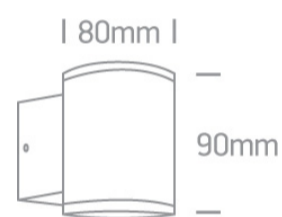

12 Wall & Ceiling>The GU10 Outdoor Wall Lights Die cast

67400A/B

10W MR16 GU10 Die Cast, Outdoor Wall Lights.

Complies with standard EN60598-1 and any other specific standards

Downloads

Dimensions

Physical Specification

| | |
|--------------|---------------------------------------|
| Item Group | 12 Wall & Ceiling |
| Family | The GU10 Outdoor Wall Lights Die cast |
| Order Code | 67400A/B |
| Colour | Black |
| Material | Die Cast |
| Shape | Circular |
| Height | 90mm |
| Diameter | 80mm |
| Surface Wall | Yes |
| Indoor | Yes |
| Outdoor | Yes |
| Adjustable | No |