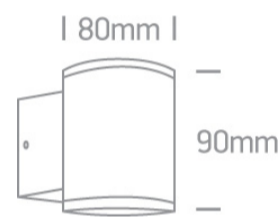

12 Wall & Ceiling>The GU10 Outdoor Wall Lights Die cast

67400A/AN

10W MR16 GU10 Die Cast, Outdoor Wall Lights.

Complies with standard EN60598-1 and any other specific standards

Downloads

Dimensions

Physical Specification

Item Group	12 Wall & Ceiling
Family	The GU10 Outdoor Wall Lights Die cast
Order Code	67400A/AN
Colour	Anthracite
Material	Die Cast
Shape	Circular
Height	90mm
Diameter	80mm
Surface Wall	Yes
Indoor	Yes
Outdoor	Yes
Adjustable	No