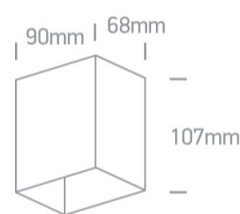

13 Wall & Ceiling LED>Outdoor Wall Dark Lights Die cast

67398/W/W

3W LED wall light, IP54, ideal for both indoor and outdoor installation.

Supplied with non-dimmable LED driver.

Complies with standard EN60598-1 and any other specific standards.

Downloads **Dimensions**

Gallery

Physical Specification

Item Group	13 Wall & Ceiling LED
Family	Outdoor Wall Dark Lights Die cast
Order Code	67398/W/W
Colour	White
Material	Die Cast
Shape	Rectangular
Length	90mm

Width	68mm
Height	107mm
Surface Wall	Yes
Indoor	Yes
Outdoor	Yes

Electrical Characteristics

Gear	Built In
Fitting + Driver	
Input Voltage	100-240V
50 Hz	Yes
60 Hz	Yes
Safety Class	
Power(Watts)	3W
IP Rating	IP54
Light Source	LED built in
Dimmable	No
F Mark	

Illumination Data

Colour Temperature	3000K
Lumen Output	200lm
Light Efficiency	66,67lm/W
CRI	80
Illumination Diagram	
Dark Light	Yes

Packing Info

Box Length	10,5cm
Box Width	9cm
Box Height	12cm
Box Weight	0.491kg