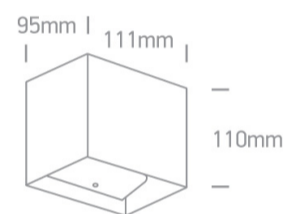

13 Wall & Ceiling LED>Outdoor Wall Dark Lights Die cast

67398C/W/W

2x3W LED wall light, IP54, ideal for both indoor and outdoor installation.

Supplied with non-dimmable LED driver.

Complies with standard EN60598-1 and any other specific standards.

## Dimensions

## Physical Specification

Item Group	13 Wall & Ceiling LED
Family	Outdoor Wall Dark Lights Die cast
Order Code	67398C/W/W
Colour	White
Material	Die Cast
Shape	Rectangular
Length	111mm

Width	95mm
Height	110mm
Surface Wall	Yes
Indoor	Yes
Outdoor	Yes

#### Packing Info

Box Length	12,5cm
Box Width	12,5cm
Box Height	12,5cm
Box Weight	0.622kg

Pcs/Carton	18
Barcode	5291889049647
HS Code	9405409900

18
5291889049647
9405409900