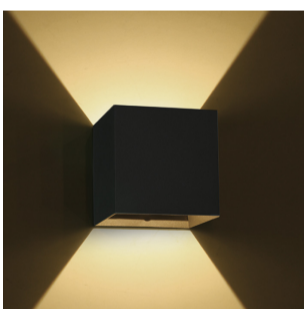

13 Wall & Ceiling LED > Outdoor Wall Dark Lights Die cast

67398C/B/W

2x3W LED wall light, IP54, ideal for both indoor and outdoor installation.

Supplied with non-dimmable LED driver.

Complies with standard EN60598-1 and any other specific standards.

Downloads

Dimensions

Gallery

Physical Specification

Item Group	13 Wall & Ceiling LED
Family	Outdoor Wall Dark Lights Die cast
Order Code	67398C/B/W
Colour	Black
Material	Die Cast
Shape	Rectangular
Length	111mm