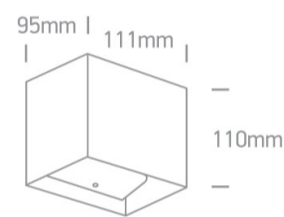

13 Wall & Ceiling LED > Outdoor Wall Dark Lights Die cast

67398C/B/W

2x3W LED wall light, IP54, ideal for both indoor and outdoor installation.

Supplied with non-dimmable LED driver.

Complies with standard EN60598-1 and any other specific standards.

Downloads

Dimensions

Gallery

Physical Specification

Item Group	13 Wall & Ceiling LED
Family	Outdoor Wall Dark Lights Die cast
Order Code	67398C/B/W
Colour	Black
Material	Die Cast
Shape	Rectangular
Length	111mm

Width	95mm
Height	110mm
Surface Wall	Yes
Indoor	Yes
Outdoor	Yes

Electrical Characteristics

Gear	Built In
Fitting + Driver	
Input Voltage	100-240V
50 Hz	Yes
60 Hz	Yes
Safety Class	
Power(Watts)	2x3W
IP Rating	IP54
Light Source	LED built in
Dimmable	No
F Mark	

Illumination Data

Colour Temperature	3000K
Lumen Output	2x200lm
Light Efficiency	66,67lm/W
CRI	80
Illumination Diagram	
Dark Light	Yes

Packing Info

Box Length	12,5cm
Box Width	12,5cm
Box Height	12,5cm
Box Weight	0.622kg