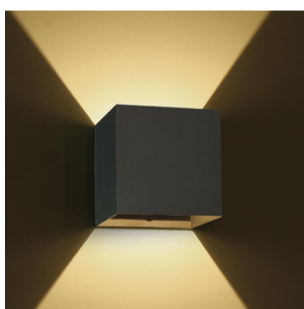

13 Wall & Ceiling LED > Outdoor Wall Dark Lights Die cast

67398C/AN/W

2x3W LED wall light, IP54, ideal for both indoor and outdoor installation.

Supplied with non-dimmable LED driver.

Complies with standard EN60598-1 and any other specific standards.

Downloads

Dimensions

Gallery

Physical Specification

Item Group	13 Wall & Ceiling LED
Family	Outdoor Wall Dark Lights Die cast
Order Code	67398C/AN/W
Colour	Anthracite
Material	Die Cast
Shape	Rectangular
Length	111mm