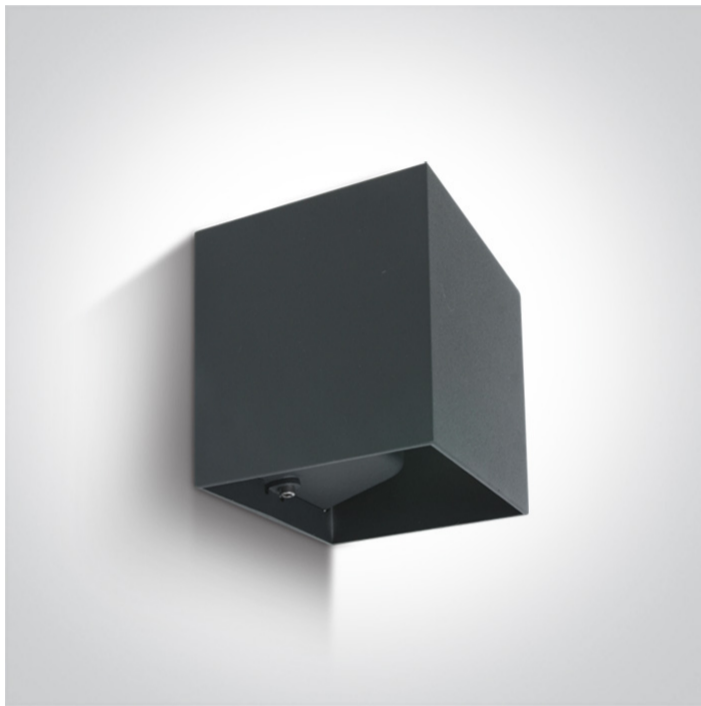

13 Wall & Ceiling LED > Outdoor Wall Dark Lights Die cast

67398C/AN/W

2x3W LED wall light, IP54, ideal for both indoor and outdoor installation.

Supplied with non-dimmable LED driver.

Complies with standard EN60598-1 and any other specific standards.

Downloads

Dimensions

Gallery

Physical Specification

Item Group	13 Wall & Ceiling LED
Family	Outdoor Wall Dark Lights Die cast
Order Code	67398C/AN/W
Colour	Anthracite
Material	Die Cast
Shape	Rectangular
Length	111mm

Width	95mm
Height	110mm
Surface Wall	Yes
Indoor	Yes
Outdoor	Yes

Electrical Characteristics

Gear	Built In
Fitting + Driver	
Input Voltage	100-240V
50 Hz	Yes
60 Hz	Yes
Safety Class	
Power(Watts)	2x3W
IP Rating	IP54
Light Source	LED built in
Dimmable	No
F Mark	

Illumination Data

Colour Temperature	3000K
Lumen Output	2x200lm
Light Efficiency	66,67lm/W
CRI	80
Illumination Diagram	
Dark Light	Yes

Packing Info

Box Length	12,5cm
Box Width	12,5cm
Box Height	12,5cm
Box Weight	0.622kg