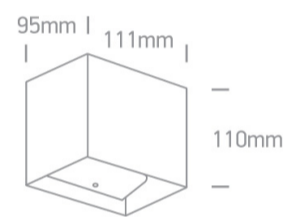

13 Wall & Ceiling LED > Outdoor Wall Dark Lights Die cast

67398C/AN/W

2x3W LED wall light, IP54, ideal for both indoor and outdoor installation.

Supplied with non-dimmable LED driver.

Complies with standard EN60598-1 and any other specific standards.

Downloads

Dimensions

Gallery

Physical Specification

Item Group	13 Wall & Ceiling LED
Family	Outdoor Wall Dark Lights Die cast
Order Code	67398C/AN/W
Colour	Anthracite
Material	Die Cast
Shape	Rectangular
Length	111mm

Width	95mm
Height	110mm
Surface Wall	Yes
Indoor	Yes
Outdoor	Yes

Electrical Characteristics

Gear	Built In
Fitting + Driver	
Input Voltage	100-240V
50 Hz	Yes
60 Hz	Yes
Safety Class	
Power(Watts)	2x3W
IP Rating	IP54
Light Source	LED built in
Dimmable	No
F Mark	

Illumination Data

Colour Temperature	3000K
Lumen Output	2x200lm
Light Efficiency	66,67lm/W
CRI	80
Illumination Diagram	
Dark Light	Yes

Packing Info

Box Length	12,5cm
Box Width	12,5cm
Box Height	12,5cm
Box Weight	0.622kg