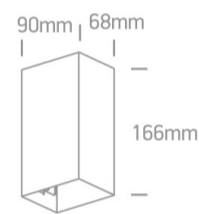

13 Wall & Ceiling LED > Outdoor Wall Dark Lights Die cast

67398A/W/W

2x3W LED wall light, IP54, ideal for both indoor and outdoor installation.

Supplied with non-dimmable LED driver.

Complies with standard EN60598-1 and any other specific standards.

Downloads

Dimensions

Gallery

Physical Specification

Item Group	13 Wall & Ceiling LED
Family	Outdoor Wall Dark Lights Die cast
Order Code	67398A/W/W
Colour	White
Material	Die Cast
Shape	Rectangular
Length	90mm

Width	68mm
Height	166mm
Surface Wall	Yes
Indoor	Yes
Outdoor	Yes

Electrical Characteristics

Gear	Built In
Fitting + Driver	
Input Voltage	100-240V
50 Hz	Yes
60 Hz	Yes
Safety Class	
Power(Watts)	2x3W
IP Rating	IP54
Light Source	LED built in
Dimmable	No
F Mark	

Illumination Data

Colour Temperature	3000K
Lumen Output	2x200lm
Light Efficiency	66,67lm/W
CRI	80
Illumination Diagram	
Dark Light	Yes

Packing Info

Box Length	11,5cm
Box Width	8,5cm
Box Height	17,5cm
Box Weight	0.658kg