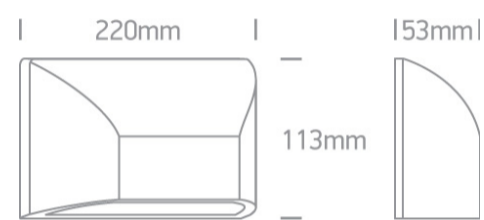

Downloads

Dimensions

Physical Specification

Item Group	13 Wall & Ceiling LED
Family	Down Illumination Wall Lights ABS + PC
Order Code	67396/AN/W
Colour	Anthracite
Material	ABS
Diffuser Material	PC
Shape	Rectangular
Length	220mm
Width	113mm
Height	60mm
Surface Wall	Yes
Indoor	Yes

#### Packing Info

Box Length	23cm
------------	------

Box Width	13cm
-----------	------

Box Height	7cm
------------	-----

Box Weight	0.370kg
------------	---------

Pcs/Carton	20
------------	----

Barcode

5291889049432