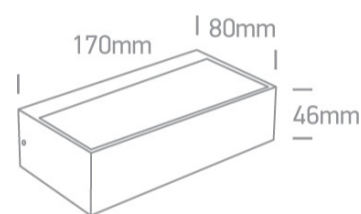

Downloads

Dimensions

Physical Specification

Item Group	13 Wall & Ceiling LED
Family	Outdoor Wall Up & Down Lights
Order Code	67392/AN/W
Colour	Anthracite
Material	ABS + PC
Shape	Rectangular
Length	170mm
Width	80mm
Height	46mm
Surface Wall	Yes
Indoor	Yes
Outdoor	Yes