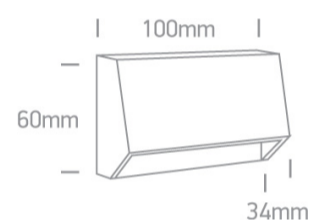

Downloads

Dimensions

Physical Specification

Item Group	13 Wall & Ceiling LED
Family	Down Illumination Wall Lights ABS + PC
Order Code	67386A/W/W
Colour	White
Material	ABS
Diffuser Material	PC
Shape	Rectangular
Length	100mm
Width	37mm
Height	60mm
Surface Wall	Yes
Indoor	Yes

### Packing Info

Box Length

11cm

Box Width

7cm

Box Height

4cm

Box Weight