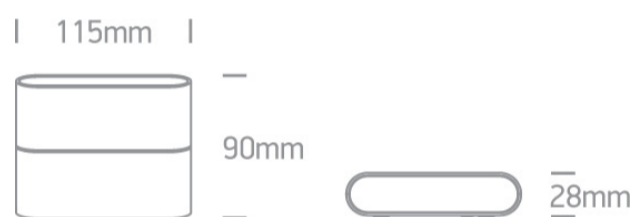

13 Wall & Ceiling LED>Outdoor Slim Range Up & down beam

67376/AN/W

2x3W, IP54, SMD 2835, Outdoor Slim Range Up & down beam.

Complies with standard EN60598-1 and any other specific standards.

Downloads

Dimensions

Physical Specification

Item Group	13 Wall & Ceiling LED
Family	Outdoor Slim Range Up & down beam
Order Code	67376/AN/W
Colour	Anthracite
Material	Die Cast
Shape	Rectangular
Length	115mm
Width	90mm
Height	28mm
Surface Wall	Yes
Indoor	Yes
Outdoor	Yes