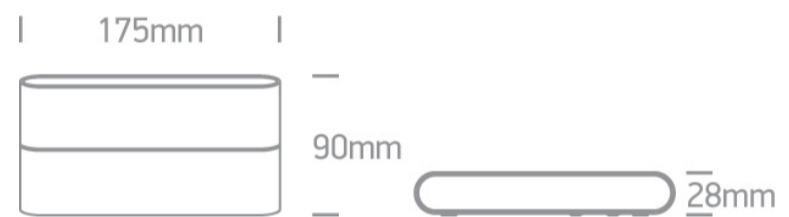

13 Wall & Ceiling LED>Outdoor Slim Range Up & down beam

67376A/AN/W

2x6W, IP54, SMD 2835, Outdoor Slim Range Up & down beam.

Complies with standard EN60598-1 and any other specific standards.

Downloads

Dimensions

Physical Specification

Item Group	13 Wall & Ceiling LED
Family	Outdoor Slim Range Up & down beam
Order Code	67376A/AN/W
Colour	Anthracite
Material	Die Cast
Shape	Rectangular
Length	175mm
Width	90mm
Height	28mm
Surface Wall	Yes
Indoor	Yes
Outdoor	Yes