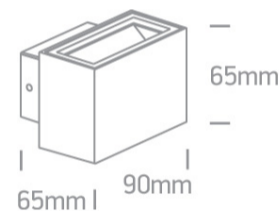

13 Wall & Ceiling LED>Outdoor Wall Up & Down Lights Die cast

67374/AN/W

2x3W LED wall light, IP54, ideal for both indoor and outdoor installation.

Complete with driver.

Complies with standard EN60598-1 and any other specific standards.

Downloads

Dimensions

Physical Specification

Item Group	13 Wall & Ceiling LED
Family	Outdoor Wall Up & Down Lights Die cast
Order Code	67374/AN/W
Colour	Anthracite
Material	Die Cast
Shape	Rectangular
Length	90mm
Width	65mm
Height	65mm
Surface Wall	Yes
Indoor	Yes
Outdoor	Yes

Packing Info

Box Length	7,5cm
Box Width	7,5cm
Box Height	11cm
Box Weight	0.429kg
Pcs/Carton	24
Barcode	5291889043591
HS Code	9405413990

Certification & Warranty

Warranty	2 years
----------	---------

switch to
one light!