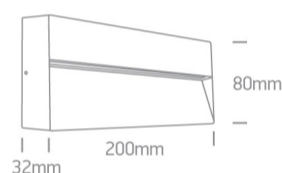

13 Wall & Ceiling LED > Square Indoor/Outdoor Wall Dark Lights Die cast

67359B/W/W

7W LED wall light, IP54, ideal for both indoor and outdoor installation.

Supplied with non-dimmable LED driver.

Complies with standard EN60598-1 and any other specific standards.

Downloads

Dimensions

Gallery

Physical Specification

Item Group	13 Wall & Ceiling LED
Family	Square Indoor/Outdoor Wall Dark Lights Die cast
Order Code	67359B/W/W
Colour	White
Material	Die Cast
Diffuser Material	Glass
Shape	Rectangular

Length	200mm
Width	800mm
Height	32mm
Surface Wall	Yes
Indoor	Yes
Outdoor	Yes

Electrical Characteristics

Gear	Built In
Fitting + Driver	
Input Voltage	220-240V
50 Hz	Yes
60 Hz	Yes
Safety Class	
Power(Watts)	7W
IP Rating	IP54
Light Source	LED built in
Dimmable	No
F Mark	

Illumination Data

Colour Temperature	3000K
Lumen Output	400lm
Light Efficiency	66,67lm/W
CRI	80
Illumination Diagram	
Dark Light	Yes

Packing Info

Box Length	21cm
Box Width	4cm
Box Height	9cm

Box Weight	0.495kg
Pcs/Carton	24
Barcode	5291889043560
HS Code	9405409900