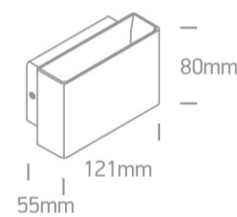

13 Wall & Ceiling LED>Outdoor Wall Up & Down Lights Die cast

67356/W/W

5W LED wall light, IP54, ideal for both indoor and outdoor installation.

Supplied with non-dimmable LED driver.

Complies with standard EN60598-1 and any other specific standards.

Downloads

Dimensions

Gallery

Physical Specification

Item Group

13 Wall & Ceiling LED

Family

Outdoor Wall Up & Down Lights Die cast

Length

121mm

Width	80mm
Height	55mm
Surface Wall	Yes
Indoor	Yes
Outdoor	Yes
Adjustable	No

Electrical Characteristics

Gear	No
------	----

Fitting + Driver

Input Voltage	220-240V
50 Hz	Yes
60 Hz	Yes
Safety Class	
Power(Watts)	5W
IP Rating	IP54
Light Source	LED built in
Dimmable	No
F Mark	

Illumination Data

Colour Temperature	3000K
Lumen Output	170lm
Light Efficiency	34lm/W
Illumination Diagram	

Packing Info

Box Length	14cm
Box Width	10,5cm

Box Height	9,5cm
Box Weight	0.556kg
Pcs/Carton	18
Barcode	5291889039488
HS Code	9405409900