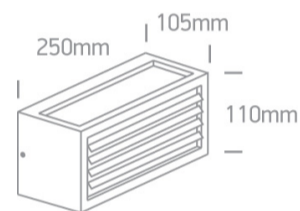

12 Wall & Ceiling > Outdoor E27 Square Die cast

67328A/G

20W Outdoor E27 Square Die Cast

Complies with standard EN60598-1 and any other specific standards

Downloads

Dimensions

Physical Specification

Item Group	12 Wall & Ceiling
Family	Outdoor E27 Square Die cast
Order Code	67328A/G
Colour	Grey
Material	Die Cast
Diffuser Material	PC
Shape	Circular
Surface Wall	Yes
Indoor	Yes
Outdoor	Yes
Adjustable	No