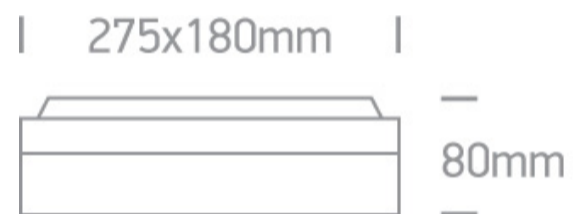

12 Wall & Ceiling>The Square E27 Outdoor Plafo Die cast

67208B/W

2X20W E27 Die Cast, Square E27 Outdoor Plafo

Complies with standard EN60598-1 and any other specific standards

Downloads

Dimensions

Physical Specification

Item Group	12 Wall & Ceiling
Family	The Square E27 Outdoor Plafo Die cast
Order Code	67208B/W
Colour	White
Material	Die Cast
Shape	Rectangular
Length	275mm
Width	180mm
Height	80mm
Surface Ceiling	Yes
Surface Wall	Yes
Indoor	Yes