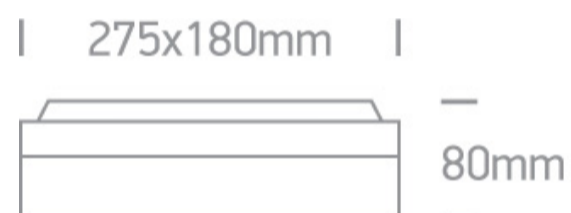

12 Wall & Ceiling>The Square E27 Outdoor Plafo Die cast

67208B/G

2X20W E27 Die Cast, Square E27 Outdoor Plafo

Complies with standard EN60598-1 and any other specific standards

Downloads

Dimensions

Physical Specification

Item Group	12 Wall & Ceiling
Family	The Square E27 Outdoor Plafo Die cast
Order Code	67208B/G
Colour	Grey
Material	Die Cast
Shape	Rectangular
Length	275mm
Width	180mm
Height	80mm
Surface Ceiling	Yes
Surface Wall	Yes
Indoor	Yes

Illumination Data

Illumination Diagram	
----------------------	---------------------------------------------------------------------------------------

Packing Info

Box Weight	1.190kg
------------	---------