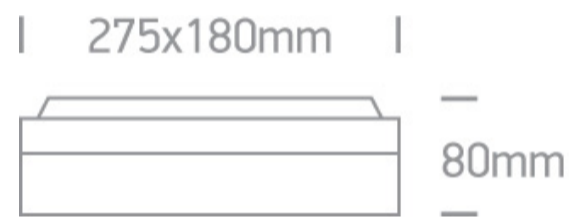

12 Wall & Ceiling>The Square E27 Outdoor Plafo Die cast

67208B/B

2X20W E27 Die Cast, Square E27 Outdoor Plafo

Complies with standard EN60598-1 and any other specific standards

Downloads

Dimensions

Physical Specification

Item Group	12 Wall & Ceiling
Family	The Square E27 Outdoor Plafo Die cast
Order Code	67208B/B
Colour	Black
Material	Die Cast
Shape	Rectangular
Length	275mm
Width	180mm
Height	80mm
Surface Ceiling	Yes
Surface Wall	Yes
Indoor	Yes